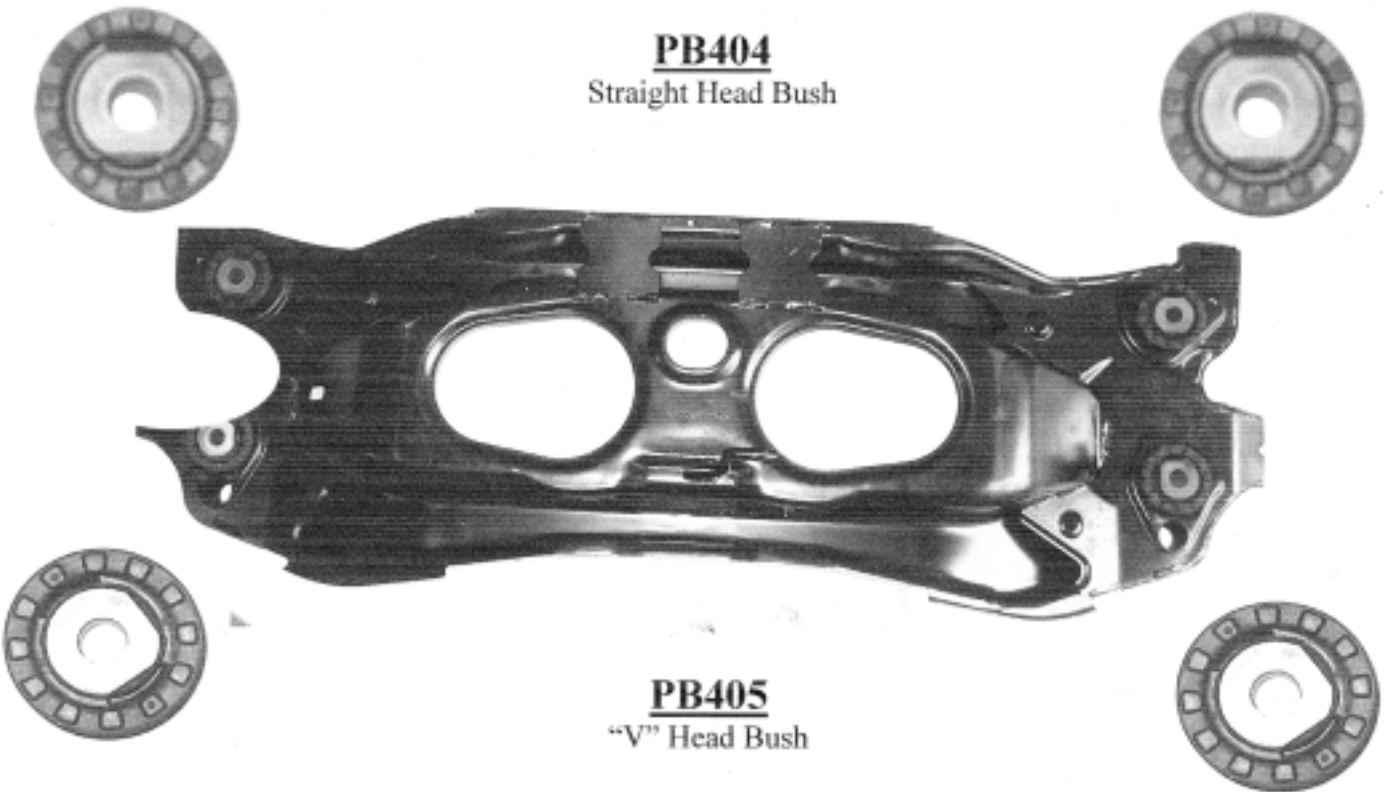

# High Tech

parts

Matching Quality to Original Fitment

Manufacturers and Distributors to the Automotive Aftermarket.

Pearl House, 2, Armstrong Road, Manor Trading Estate, Benfleet, Essex. SS7 4PW. ENGLAND.

## Mondeo 2000 → Rear sub-frame bushes!!

**PB404**

Straight Head Bush

**PB405**

"V" Head Bush

**PLEASE NOTE: WHEN SELLING, TELL CUSTOMER TO FIT BUSHES EXACTLY THE SAME WAY AS THE ORIGINAL BUSHES WAS FITTED**